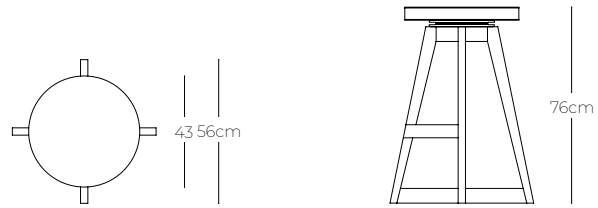

Mason swivel bar stool

Verellen

Technical details

Body details:

Tight seat configuration
Foam fiber seat construction
Swivel only

Base details:

Please specify base finish

Dimensions

Seat diameter: 43 cm
Overall width at base: 56 cm

Overall height: 51 | 64 | 76 cm

Variations

Mason swivel dining stool
56 cm dia x H51 cm
SKU: MSN-1051A (ASH)
SKU: MSN-1051W (WALNUT)

Mason swivel counter stool
56 cm dia x H64 cm
SKU: MSN-1050A (ASH)
SKU: MSN-1050W (WALNUT)

Mason swivel bar stool
56 cm dia x H76 cm
SKU: MSN-1049A (ASH)
SKU: MSN-1049W (WALNUT)

*Standard double needle stitch detail on body unless otherwise specified.

Finishes

Ash

Fumed

Greywash

Ebony

Bourbon