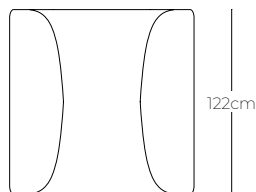

### Base details:

Sits on glides

\*Standard double needle stitch detail on body unless otherwise specified.

## Dimensions

### Square ottoman

Overall depth: 122 cm  
Overall width: 122 cm

Overall height: 41 cm

### Rectangular ottoman

Depth: 81 cm  
Width(s): 168 | 183 | 203 | 234 cm

Overall height: 41 cm