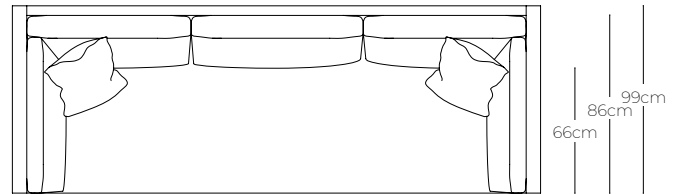

### Back details:

Boxed back pillows  
Feather down construction

## Dimensions

Overall depth: 99 cm  
Interior depth: 86 cm  
Seat depth: 66 cm

Overall height to frame: 75 cm  
Overall height to back pillow: 86 cm  
Seat height: 47 cm  
Arm height: 75 cm