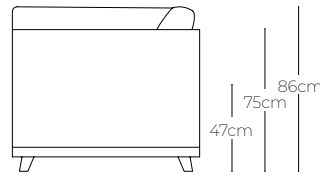

## Dimensions

Overall depth: 99 cm  
Interior depth: 86 cm  
Seat depth: 66 cm

Overall height to frame: 75 cm  
Overall height to back pillow: 86 cm  
Seat height: 47 cm  
Arm height: 75 cm