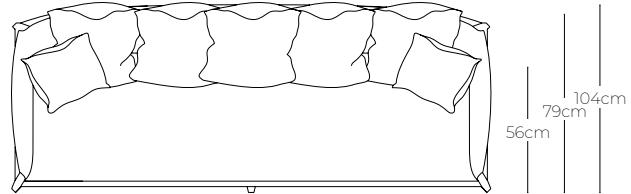

Murphy lounge sofa

Verellen

Technical details

Body details:

Upholstered only

Seat details:

Tight seat configuration
Spring and fiber seat construction

Back details:

Loose back configuration
Multiback notch bottom style back pillow
Feather down construction

Leg details:

Front leg: 22 cm H
Back leg: 17 cm H
Upholstered leg
Exposed wood leg available (specify finish)

Toss pillow details:

Knife edge
Microfiber construction

Dimensions

Overall depth:	104 cm	Overall height:	76 cm
Interior depth:	79 cm	Arm height:	53 cm
Seat depth:	56 cm	Seat height:	48 cm

Variations

Condo - 218cm
SKU: MPL-2500X

Sofa - 249cm
SKU: MPL-3000X

XL sofa - 279cm
SKU: MPL-4000X

Back & toss pillows

VERSION	TOSS PILLOWS
	SMALL (56x56cm)
CONDO	2pcs
SOFA	2pcs
XL SOFA	2pcs

*Standard double needle stitch detail on body, seat cushion, back and toss pillows unless otherwise specified.