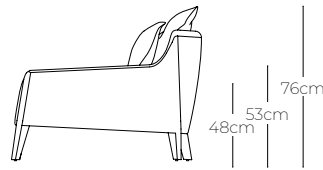

Murphy lounge sofa

Verellen

Technical details

Body details:

Upholstered only

Seat details:

Tight seat configuration
Spring and fiber seat construction

Back details:

Loose back configuration
Multiback notch bottom style back pillow
Feather down construction

Leg details:

Front leg: 22 cm H
Back leg: 17 cm H
Upholstered leg
Exposed wood leg available (specify finish)

Toss pillow details:

Knife edge
Microfiber construction

Dimensions

Overall depth:	104 cm	Overall height:	76 cm
Interior depth:	79 cm	Arm height:	53 cm
Seat depth:	56 cm	Seat height:	48 cm

Variations

Condo - 218cm
SKU: MPL-2500X

Sofa - 249cm
SKU: MPL-3000X

XL sofa - 279cm
SKU: MPL-4000X

Back & toss pillows

VERSION	TOSS PILLOWS
	SMALL (56x56cm)
CONDO	2pcs
SOFA	2pcs
XL SOFA	2pcs

*Standard double needle stitch detail on body, seat cushion, back and toss pillows unless otherwise specified.