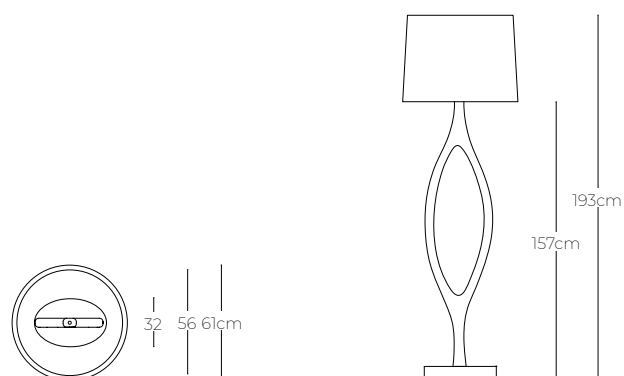

Urbino floor lamp

Verellen

Technical details

Finish details:

Specify wood finish

Shade size options:

dia 61 (bottom) x 56cm (top) x H46 cm

dia 61 (bottom) x 56cm (top) x H61 cm

Dimensions

Base depth: 51 cm
Base width: 32 cm

Base height: 157 cm
Overall height: 193 cm

Variations

Urbino floor lamp
W61 x D61 x H193 cm
SKU: URB-90100

Finishes

Ash

Sandblasted bleached