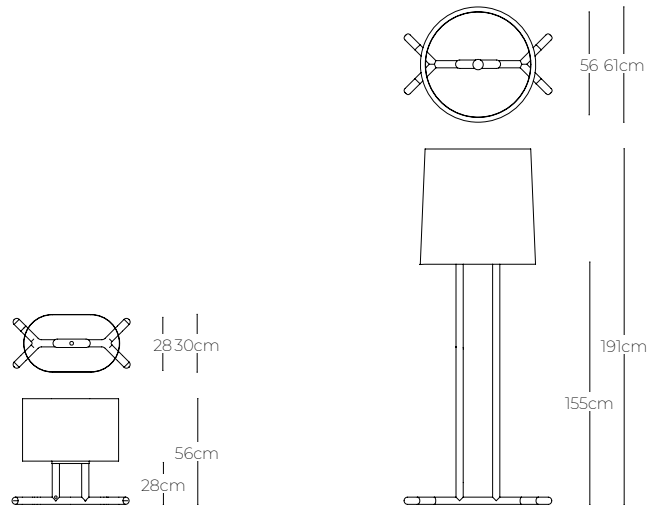

Treviso lamp

Verellen

Technical details

Base details:

Table lamp: without metal tips only

Floor lamp: metal tips required

Shade size options:

Table lamp shade:

Oval: W51 x D30 x H33 cm

Floor lamp shade:

dia 61 (bottom) x 56cm (top) x H61 cm

Dimensions

Table lamp

Base width: 64 cm

Base depth: 28 cm

Base height: 28 cm

Overall height: 56 cm

Floor lamp

Base width: 78 cm

Base depth: 33 cm

Base height: 155 cm

Overall height: 191 cm

Variations

Treviso table lamp
W64 x D30 x H56 cm
SKU: TRV-90200

Treviso floor lamp
W78 x D61 x H191 cm
SKU: TRV-90100

Finishes

Ash

Sandblasted bleached

Greywash

Bourbon

Fumed

Coal