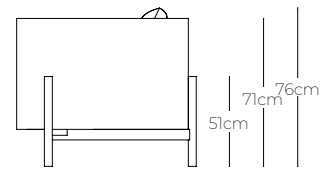

Loose back configuration
Knife edge style back pillow
50/50 blend with foam back construction

Base details:

Exposed wood dowel style base
18cm H from floor
Specify base finish

**Standard double needle stitch detail on body, seat cushion, back and toss pillows unless otherwise specified.*

Dimensions

Overall depth: 86 cm
Seat depth: 58 cm
Overall width: 84 cm

Overall height to back pillow: 76 cm
Overall height to frame: 71 cm
Seat height: 51 cm
Arm height: 71 cm

Variations

Sullivan club chair
W84 x D86 x H76 cm
SKU: SLV-0500A (ASH)
SKU: SLV-0500W (WALNUT)