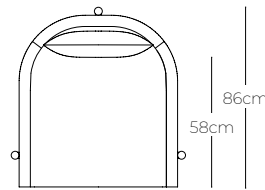

Loose back configuration
Knife edge style back pillow
50/50 blend with foam back construction

Base details:

Exposed wood dowel style base
18cm H from floor
Specify base finish

**Standard double needle stitch detail on body, seat cushion, back and toss pillows unless otherwise specified.*

Dimensions

Overall depth: 86 cm
Seat depth: 58 cm
Overall width: 84 cm

Overall height to back pillow: 76 cm
Overall height to frame: 71 cm
Seat height: 51 cm
Arm height: 71 cm

Variations

Sullivan club chair
W84 x D86 x H76 cm
SKU: SLV-0500A (ASH)
SKU: SLV-0500W (WALNUT)