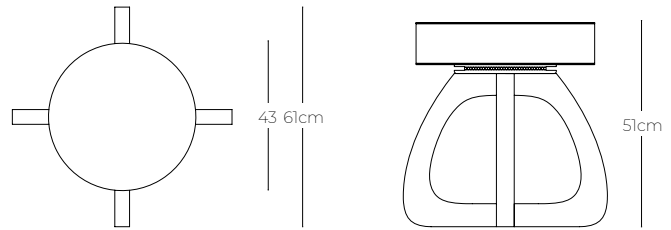

Tarifa stool

Verellen

Technical details

Body details:

Upholstered only
Double needle stitch
Tight seat configuration
Foam fiber seat construction

Base details:

Swivel base only
Please specify finish

Dimensions

Seat diameter: 43 cm
Overall depth: 61 cm
Overall width: 66 cm

Overall height: 51 cm

Variations

Tarifa swivel stool
61 cm dia x H51 cm
SKU: TRF-1051A (ASH)
SKU: TRF-1051W (WALNUT)

Tarifa swivel bar stool
61 cm dia x H76 cm
SKU: TRF-1049A (ASH)
SKU: TRF-1049W (WALNUT)

Tarifa swivel counter stool
61 cm dia x H64 cm
SKU: TRF-1050A (ASH)
SKU: TRF-1050W (WALNUT)

**Standard double needle stitch detail on body unless otherwise specified.*

Finishes

Ash

Fumed

Greywash

Ebony

Bourbon

**All estimated consumption is for plain/solid, no repeat fabrics with a 140cm roll width.*