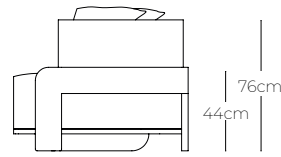

## Dimensions

Overall depth: 102 cm  
Interior depth: 66 cm

Overall height: 76 cm  
Seat height: 44 cm  
Arm height: 76 cm