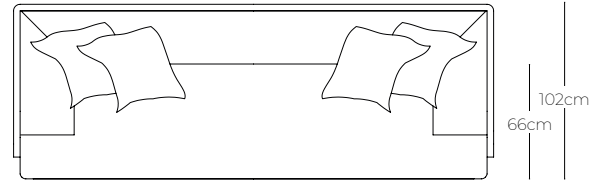

### Back details:

Tight back configuration  
Foam and fiber back construction

## Dimensions

Overall depth: 102 cm  
Interior depth: 66 cm

Overall height: 76 cm  
Seat height: 44 cm  
Arm height: 76 cm