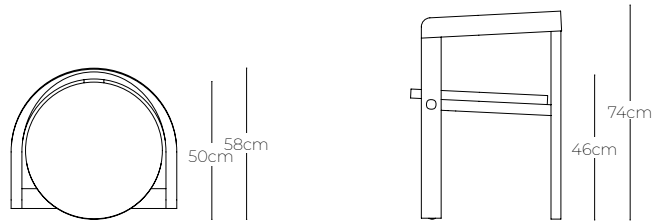

Rowan dining chair

Verellen

Technical details

Body details:

Hardwood dining chair
Table finishes apply

Leg details:

Standard hidden wheels in front legs

Dimensions

Overall depth: 53 cm
Interior depth: 50 cm
Overall width: 58 cm

Overall height: 74 cm
Seat height: 46 cm
Arm height: 71 cm

Variations

Rowan dining chair
W58 x D53 x H74 cm
SKU: ROW-0520A (ASH)
SKU: ROW-0520W (WALNUT)