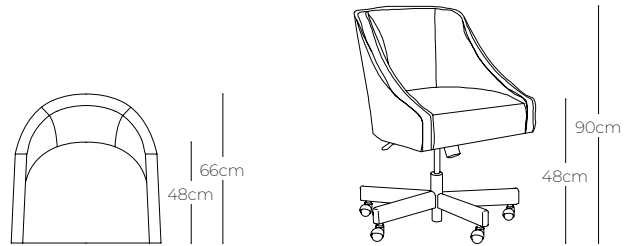

Melvice office chair

Technical details

Body details:

Upholstered only
Double needle stitch

Seat details:

Tight seat configuration
Foam down seat construction

Back details:

Tight back configuration

Base details:

Please specify base and finish:
- wood finish with casters
- upholstered base with casters

Dimensions

Exterior depth: 66 cm
Seat depth: 48 cm
Overall width: 57 cm

Overall height: 79 | 90 cm
Seat height: 48 | 60 cm
Arm height: 46 | 55 cm

Variations

Melvin office chair
W57 x D66 x H79/90 cm
SKU: MLV-1024X

Finishes

Ash

Fumed

Greywash

Ebony

Bourbon

	FABRIC	LEATHER
	UPHOLSTERED	UPHOLSTERED
OFFICE CHAIR	5m	8.4sqm

*All estimated consumption is for plain/solid, no repeat fabrics with a 140cm roll width.

*Standard double needle stitch detail on body, seat cushion, back and toss pillows unless otherwise specified.