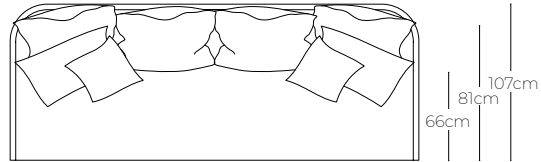

Tatum sofa

Verellen

Technical details

Body details:

Double needle stitch
Upholstered and slipcovered available

Seat details:

Loose seat configuration
Boxed style seat cushion
Spring down seat construction

Back details:

Loose multi-back configuration
Notch bottom style back pillows
Feather down construction

Leg details:

Floating legs
Please specify leg finish

Toss pillow details:

Knife edge toss pillows
Feather down construction
61x61cm (large - 75% microfiber)
51x51cm (small - 75% microfiber)

*Standard double needle stitch detail on body, seat cushion, back and toss pillows unless otherwise specified.

verellenfurniture.be

Dimensions

Exterior depth: 107 cm
Interior depth: 81 cm
Seat depth: 66 cm

Overall height: 79 cm
Seat height: 44 cm
Arm height: 79 cm

Variations

Swivel club chair - 81cm
SKU: TTM-0512X

Condo - 218cm
SKU: TTM-2500X

XL sofa - 279cm
SKU: TTM-4000X

Chair - 127cm
SKU: TTM-1000X

Sofa - 249cm
SKU: TTM-3000X