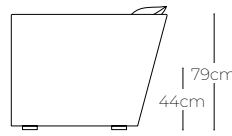

Loose multi-back configuration
Notch bottom style back pillows
Feather down construction

Leg details:

Floating legs
Please specify leg finish

Toss pillow details:

Knife edge toss pillows
Feather down construction
61x61cm (large - 75% microfiber)
51x51cm (small - 75% microfiber)

*Standard double needle stitch detail on body, seat cushion, back and toss pillows unless otherwise specified.

verellenfurniture.be

Dimensions

Exterior depth: 107 cm
Interior depth: 81 cm
Seat depth: 66 cm

Overall height: 79 cm
Seat height: 44 cm
Arm height: 79 cm

Variations

Swivel club chair - 81cm
SKU: TTM-0512X

Condo - 218cm
SKU: TTM-2500X

XL sofa - 279cm
SKU: TTM-4000X

Chair - 127cm
SKU: TTM-1000X

Sofa - 249cm
SKU: TTM-3000X