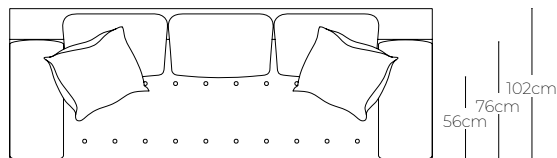

Arm details:

Semi attached arm pillows
Feather down construction

Leg details:

3cm recessed leg | specify leg finish

Toss pillow details:

Knife edge | feather down construction

Special details:

Available with or without button tufting on seat

*Standard double needle stitch detail on body, seat cushion, back and toss pillows unless otherwise specified.

Dimensions

Overall depth:	102 cm	Overall height:	84 cm
Interior depth:	76 cm	Seat height:	43 cm
Seat depth:	56 cm	Arm height:	56 cm