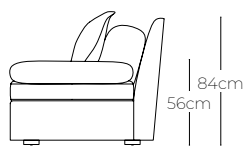

Owen sofa

Technical details

Body details:

Upholstered only

Seat details:

Loose seat configuration
Foam down seat construction
Button tufted seat cushion

Back details:

Loose back configuration
Bullnose style back pillows
Feather down construction

Arm details:

Semi attached arm pillows
Feather down construction

Leg details:

3cm recessed leg | specify leg finish

Toss pillow details:

Knife edge | feather down construction

Special details:

Available with or without button tufting on seat

*Standard double needle stitch detail on body, seat cushion, back and toss pillows unless otherwise specified.

Dimensions

Overall depth:	102 cm	Overall height:	84 cm
Interior depth:	76 cm	Seat height:	43 cm
Seat depth:	56 cm	Arm height:	56 cm