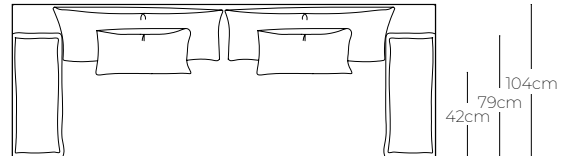

Loose back configuration
Notch bottom style back pillows
Feather down construction

Arm details:

Semi attached arm pillows
Attached to slipcover
Feather down construction

Base details:

3cm recessed leg
Specify leg finish

Toss pillow details:

Notch bottom
Feather down construction (51x51cm)

**Standard double needle stitch detail on body, seat cushion, back and toss pillows unless otherwise specified.*

Dimensions

Exterior depth:	104 cm	Overall height to frame:	71 cm
Interior depth:	79 cm	Overall height to cushion:	86 cm
Seat depth:	42 cm	Seat height:	46 cm
		Arm height:	66 cm

Variations

Condo - 244cm
SKU: MAX-2500X

Sofa - 249cm
SKU: MAX-3000X

XL sofa - 279cm
SKU: MAX-4000X

LAF chaise
122x185cm
SKU: MAX-5003X

RAF chaise
152x185cm
SKU: MAX-5002X

Chaise & half
152x185cm
SKU: MAX-5500X