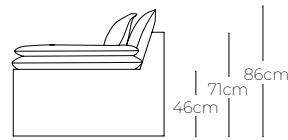

Loose back configuration
Notch bottom style back pillows
Feather down construction

Arm details:

Semi attached arm pillows
Attached to slipcover
Feather down construction

Base details:

3cm recessed leg
Specify leg finish

Toss pillow details:

Notch bottom
Feather down construction (51x51cm)

**Standard double needle stitch detail on body, seat cushion, back and toss pillows unless otherwise specified.*

Dimensions

Exterior depth:	104 cm	Overall height to frame:	71 cm
Interior depth:	79 cm	Overall height to cushion:	86 cm
Seat depth:	42 cm	Seat height:	46 cm
		Arm height:	66 cm