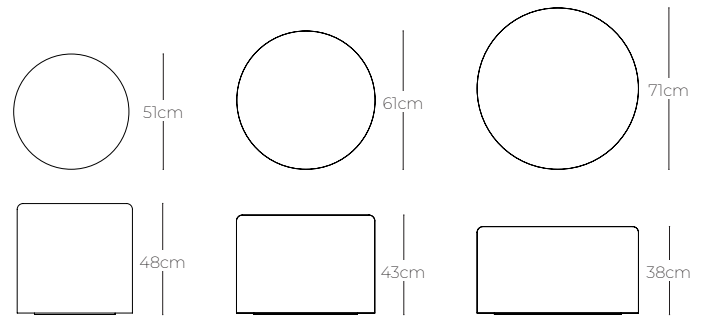

### Base details:

Swivel base

\*Standard double needle stitch detail on body unless otherwise specified.

## Dimensions

Overall diameter(s): 51 | 61 | 71 cm  
Overall height(s): 48 | 43 | 38 cm

## Variations

Maxim swivel ottoman  
51 cm dia x H48cm  
SKU: MAX-0200X

Maxim swivel ottoman  
61 cm dia x H43 cm  
SKU: MAX-0201X

Maxim swivel ottoman  
71 cm dia x H38 cm  
SKU: MAX-0202X