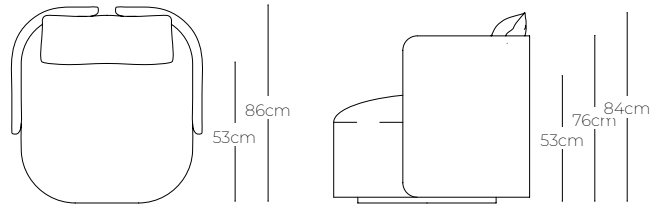

Loose back configuration
Notch bottom style back pillows
Feather down construction

Leg details:

3cm H recessed leg
Specify leg finish

**Standard double needle stitch detail on body, seat cushion, back and toss pillows unless otherwise specified.*

Dimensions

Overall depth: 86 cm
Seat depth: 53 cm
Overall width: 84 cm

Overall height to back pillow: 84 cm
Seat height: 53 cm
Arm height: 76 cm

Variations

Hudson swivel club chair
W84 x D86 x H76/84 cm
SKU: HDS-0512X

Upholstery consumption

	FABRIC	LEATHER
	UPHOLSTERED	UPHOLSTERED
SWIVEL CLUB CHAIR	6m	10.2sqm

**All estimated consumption is for plain/solid, no repeat fabrics with a 140cm roll width.*